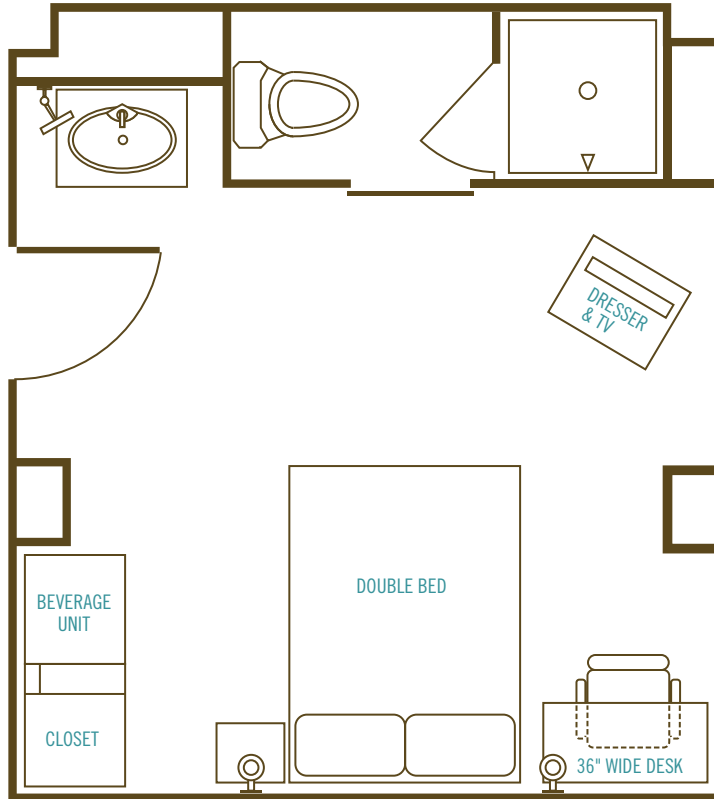

the sofia hotel

correspondence:
ONE-FIFTY WEST BROADWAY
SAN DIEGO CALIFORNIA 92101
T: 619.234.9200 ☎ F: 619.544.9879

online at:
www.thesofiahotel.com

Guest Room Floor Plan

Pillow-Top Double Bed, Shower Only

GUEST ROOM AMENITIES

- + All rooms and public areas are non-smoking
- + Convenient work stations with ergonomic chairs
- + High-speed Internet available (guest may choose speed)
- + 20-inch flat-screen televisions with remote control
- + Sharper Image Universal Docking station alarm clock/radio
- + Illuminating, adjustable bedside lamps
- + Fine linens with white down comforters, plush pillows and pillow-top mattresses
- + Updated, modern bathrooms with sparkling, contemporary bath and vanity fixtures
- + Separate vanities with lighted cosmetic mirrors
- + Gilchrist & Soames spa products and toiletries in guest rooms
- + In-room refreshment center with coffeemaker, mini-fridges and microwave
- + Hair dryers and irons with boards
- + Electronic in-room laptop safes
- + Pet-friendly rooms
- + A selection of in-room spa services available