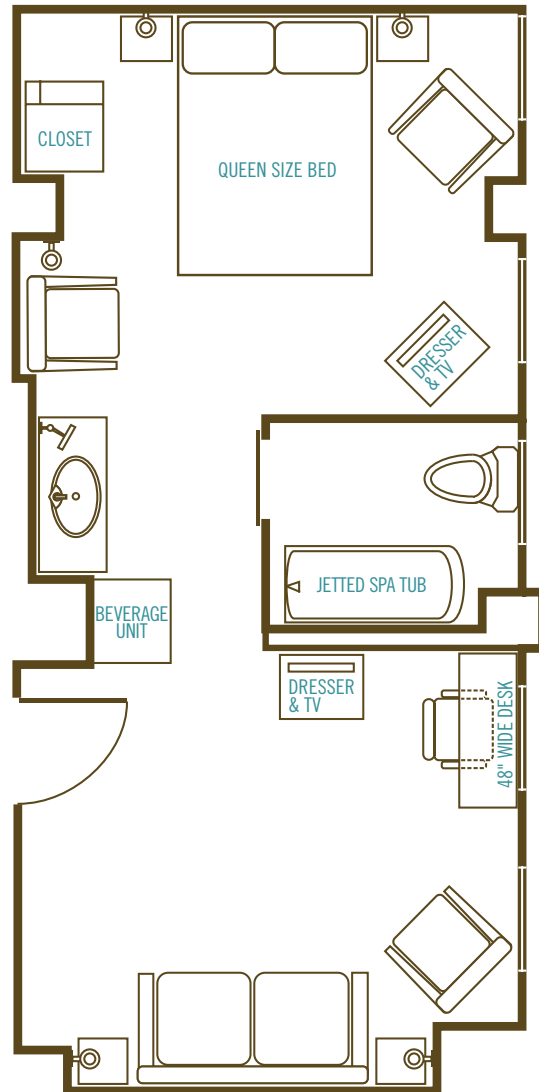

the sofia hotel

correspondence:
ONE-FIFTY WEST BROADWAY
SAN DIEGO CALIFORNIA 92101
T: 619.234.9200 ☎ F: 619.544.9879

online at:
www.thesofiahotel.com

Guest Room Floor Plan

VIP Suite with Pillow Top Queen Bed