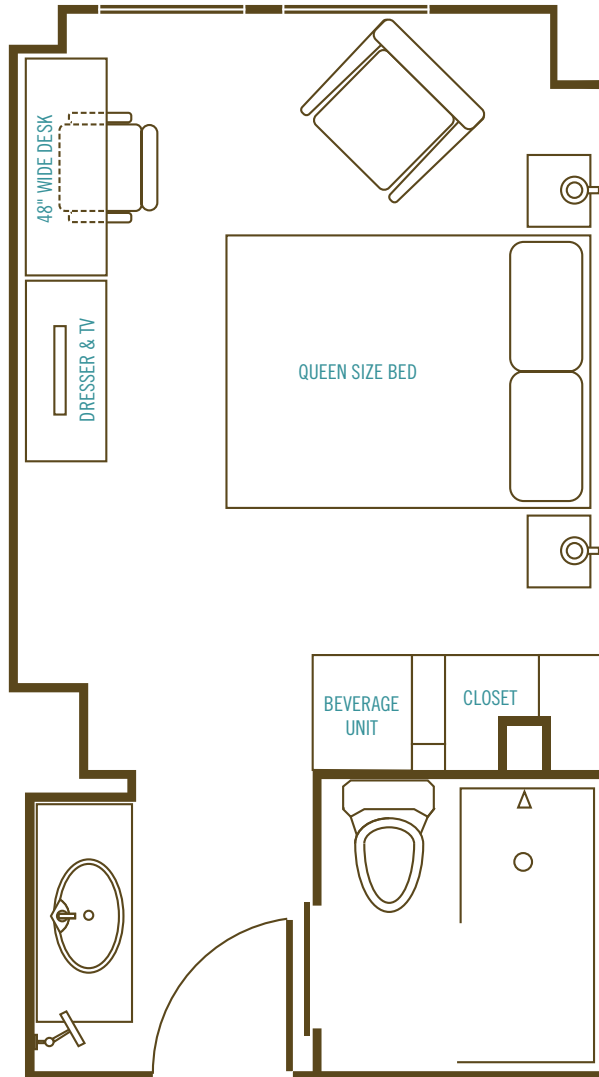

the sofia hotel

correspondence:
ONE-FIFTY WEST BROADWAY
SAN DIEGO CALIFORNIA 92101
T: 619.234.9200 ☎ F: 619.544.9879

online at:
www.thesofiahotel.com

Guest Room Floor Plan

Pillow-Top Queen Bed, Shower Only