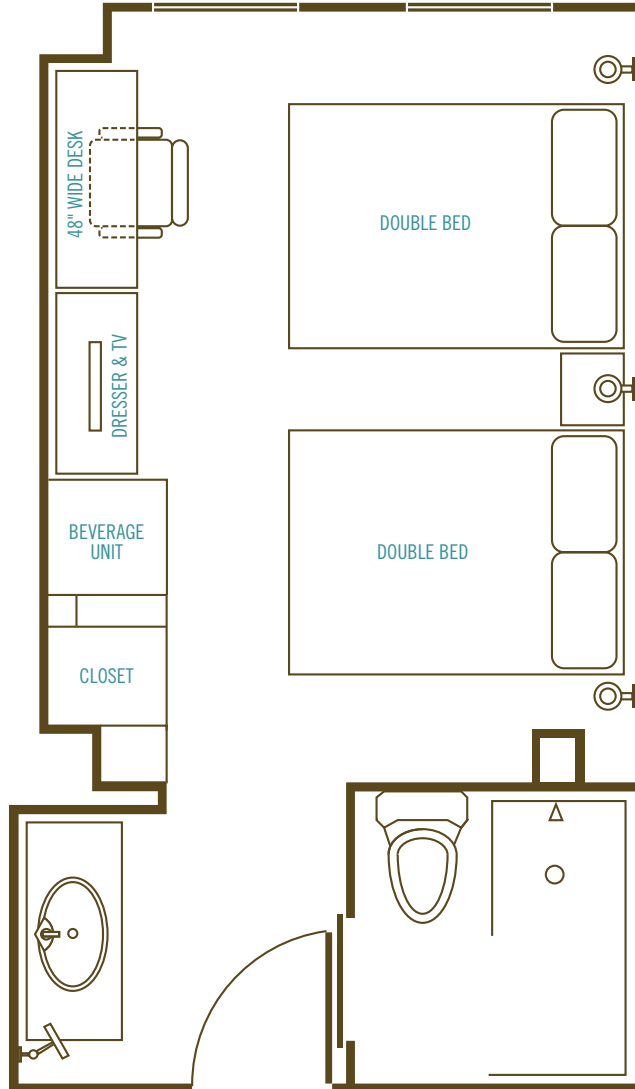

the sofia hotel

correspondence:
ONE-FIFTY WEST BROADWAY
SAN DIEGO CALIFORNIA 92101
T: 619.234.9200 ☎ F: 619.544.9879

online at:
www.thesofiahotel.com

Guest Room Floor Plan

Two Pillow-Top Double Beds, Shower Only