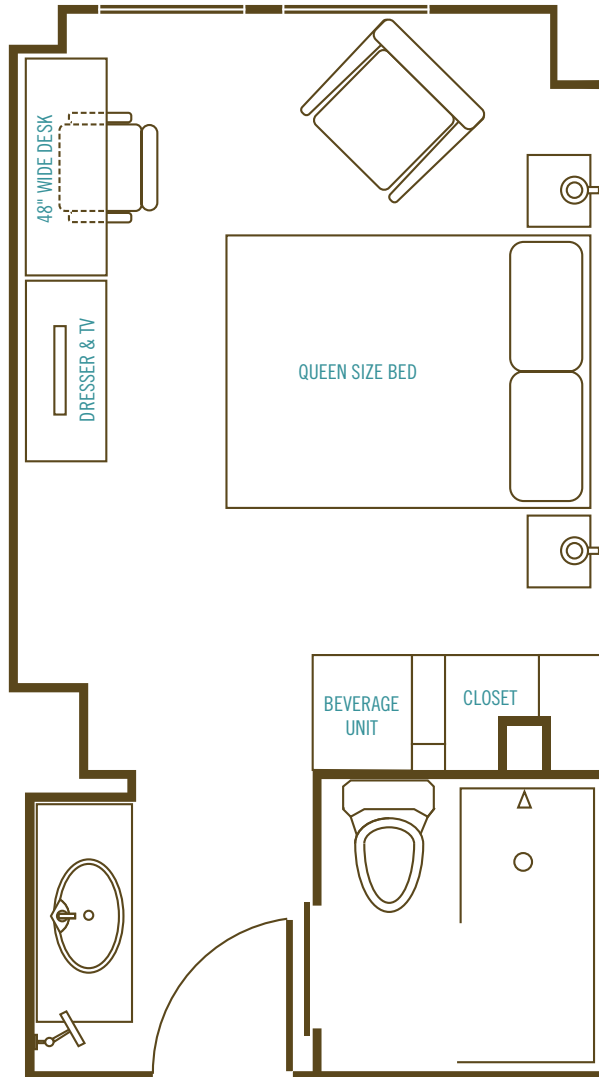

the sofia hotel

correspondence:
ONE-FIFTY WEST BROADWAY
SAN DIEGO CALIFORNIA 92101
T: 619.234.9200 ☎ F: 619.544.9879

online at:
www.thesofiahotel.com

Guest Room Floor Plan

Pillow-Top Queen Bed, Shower Only

the sofia hotel

correspondence:
ONE-FIFTY WEST BROADWAY
SAN DIEGO CALIFORNIA 92101
T: 619.234.9200 ☎ F: 619.544.9879

online at:
www.thesofiahotel.com

Guest Room Floor Plan

Two Pillow-Top Double Beds, Shower Only