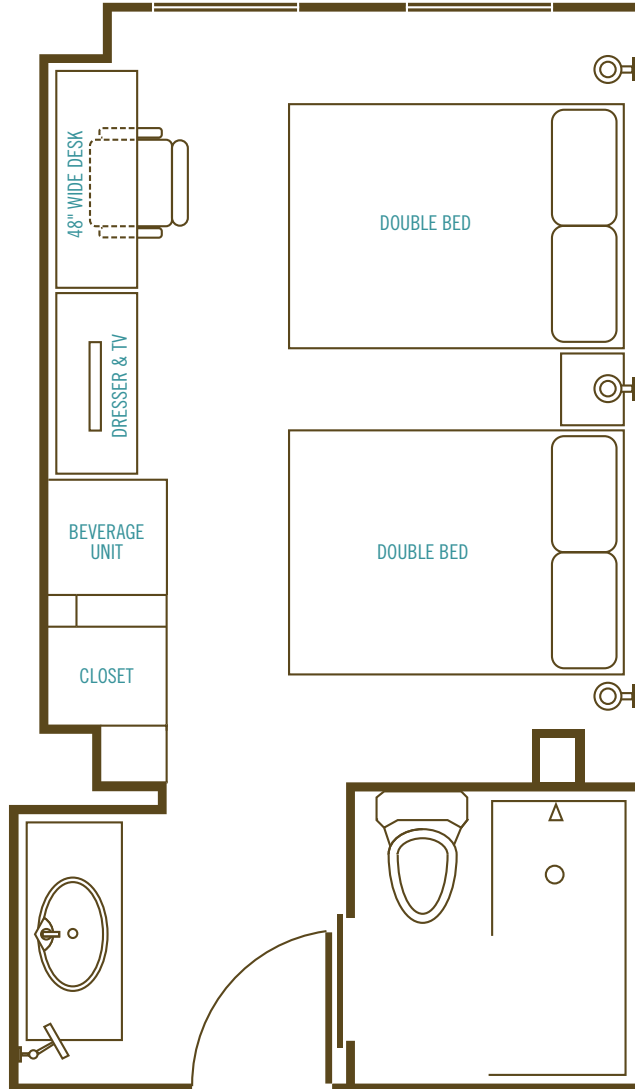

the sofia hotel

correspondence:
ONE-FIFTY WEST BROADWAY
SAN DIEGO CALIFORNIA 92101
T: 619.234.9200 ☎ F: 619.544.9879

online at:
www.thesofiahotel.com

Guest Room Floor Plan

Pillow-Top Queen Bed, Shower Only

GUEST ROOM AMENITIES

- + All rooms and public areas are non-smoking
- + Convenient work stations with ergonomic chairs
- + High-speed Internet available (guest may choose speed)
- + Relaxing armchairs and ottomans
- + 20-inch flat-screen televisions with remote control
- + Sharper Image Universal Docking station alarm clock/radio
- + Illuminating, adjustable bedside lamps
- + Fine linens with white down comforters, plush pillows and pillow-top mattresses
- + Updated, modern bathrooms with sparkling, contemporary bath and vanity fixtures
- + Separate vanities with lighted cosmetic mirrors
- + Gilchrist & Soames spa products and toiletries in guest rooms
- + In-room refreshment center with coffeemaker, mini-fridges and microwave
- + Hair dryers and irons with boards
- + Electronic in-room laptop safes
- + Pet-friendly rooms
- + A selection of in-room spa services available

the sofia hotel

correspondence:
ONE-FIFTY WEST BROADWAY
SAN DIEGO CALIFORNIA 92101
T: 619.234.9200 ☎ F: 619.544.9879

online at:
www.thesofiahotel.com

Guest Room Floor Plan

Two Pillow-Top Double Beds, Shower Only