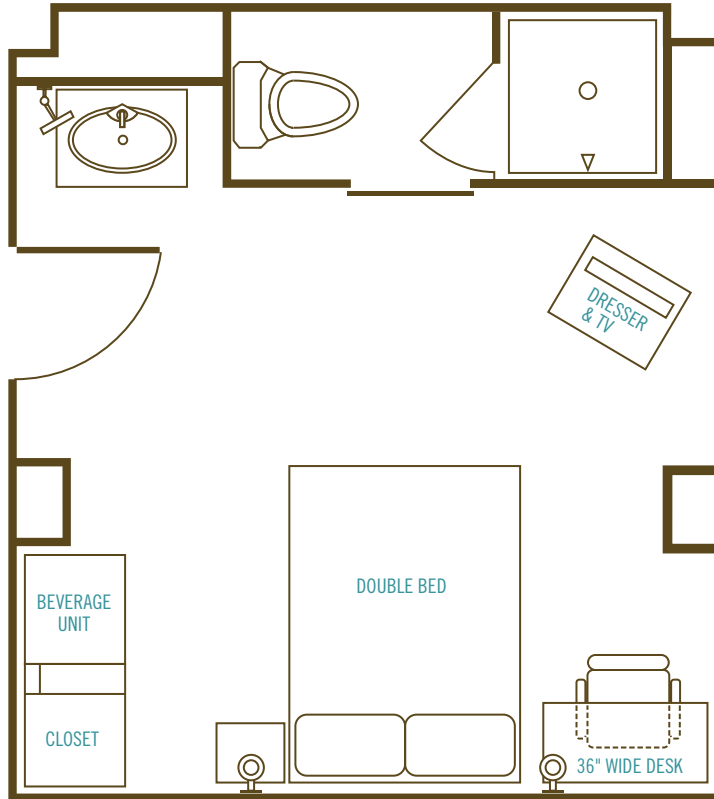

GUEST ROOM AMENITIES

- + All rooms and public areas are non-smoking
- + Convenient work stations with ergonomic chairs
- + High-speed Internet available (guest may choose speed)
- + Relaxing armchairs and ottomans
- + 20-inch flat-screen televisions with remote control
- + Sharper Image Universal Docking station alarm clock/radio
- + Illuminating, adjustable bedside lamps
- + Fine linens with white down comforters, plush pillows and pillow-top mattresses
- + Updated, modern bathrooms with sparkling, contemporary bath and vanity fixtures
- + Separate vanities with lighted cosmetic mirrors
- + Gilchrist & Soames spa products and toiletries in guest rooms
- + In-room refreshment center with coffeemaker, mini-fridges and microwave
- + Hair dryers and irons with boards
- + Electronic in-room laptop safes
- + Pet-friendly rooms
- + A selection of in-room spa services available

GUEST ROOM AMENITIES

- + All rooms and public areas are non-smoking
- + Convenient work stations with ergonomic chairs
- + High-speed Internet available (guest may choose speed)
- + 20-inch flat-screen televisions with remote control
- + Sharper Image Universal Docking station alarm clock/radio
- + Illuminating, adjustable bedside lamps
- + Fine linens with white down comforters, plush pillows and pillow-top mattresses
- + Updated, modern bathrooms with sparkling, contemporary bath and vanity fixtures
- + Separate vanities with lighted cosmetic mirrors
- + Gilchrist & Soames spa products and toiletries in guest rooms
- + In-room refreshment center with coffeemaker, mini-fridges and microwave
- + Hair dryers and irons with boards
- + Electronic in-room laptop safes
- + Pet-friendly rooms
- + A selection of in-room spa services available

the sofia hotel

correspondence:
ONE-FIFTY WEST BROADWAY
SAN DIEGO CALIFORNIA 92101
T: 619.234.9200 ☎ F: 619.544.9879

online at:
www.thesofiahotel.com

Guest Room Floor Plan

Pillow-Top Double Bed, Shower Only